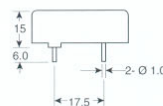

DB-E368

COLOUR	HOUSING	TERMINAL
BLACK	NORYL	PIN

ELECTRICAL SPECIFICATIONS

Model No.	36MS30008	36MS30100
Power (Nominal)	(w) 0.15	0.15
Power (Max.)	(w) 0.2	0.2
SPL @ 10 cm	(dB) 83 ± 3	83 ± 3
Frequency	(Hz.) 700 ~ 5000	700 ~ 5000
Resonant Frequency	(Hz.) 1200 ± 15%	1200 ± 15%
Impedance	(Ω) 8	100
Operating Temperature	(°C) -20 ~ +60	-20 ~ +60

DIMENSION

Top View

Side View

all dimensions are in mm

DB-E378

COLOUR	HOUSING	TERMINAL
BLACK	NORYL	PIN

ELECTRICAL SPECIFICATIONS

Model No.	37MS23008
Power (Nominal)	(w) 0.08
Power (Max.)	(w) 0.15
SPL @ 10 cm	(dB) 73 ± 3
Frequency	(Hz.) 500 ~ 4000
Resonant Frequency	(Hz.) 1500 ± 20%
Impedance	(Ω) 8
Operating Temperature	(°C) -20 ~ +60

DIMENSION

Top View

Side View

all dimensions are in mm

DB-E388

COLOUR	HOUSING	TERMINAL
BLACK	NORYL	PIN

ELECTRICAL SPECIFICATIONS

Model No.	38MS30008
Power (Nominal)	(w) 0.15
Power (Max.)	(w) 0.2
SPL @ 10cm	(dB) 83 ± 3
Frequency	(Hz.) 700 ~ 4000
Resonant Frequency	(Hz.) 1100 ± 150
Impedance	(Ω) 8
Operating Temperature	(°C) -20 ~ +60

DIMENSION

Top View

Side View

all dimensions are in mm

Contacts:

TELCONA AG,Head Office: Höri, Switzerland

TELCONA AG,Sales Office: Sinsheim, Germany

TELCONA AG,Sales Office: Lésigny, France

Tel.++41-1-860 2550

Tel.++49-7261-655 388

Tel.++33-1-60 34 28 28

Fax.++41-1-860 2822 www.telcona.com

Fax.++49-7261-655 389

Fax ++33-1-60 34 28 29