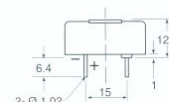

Side View

all dimensions are in mm

DB-E378